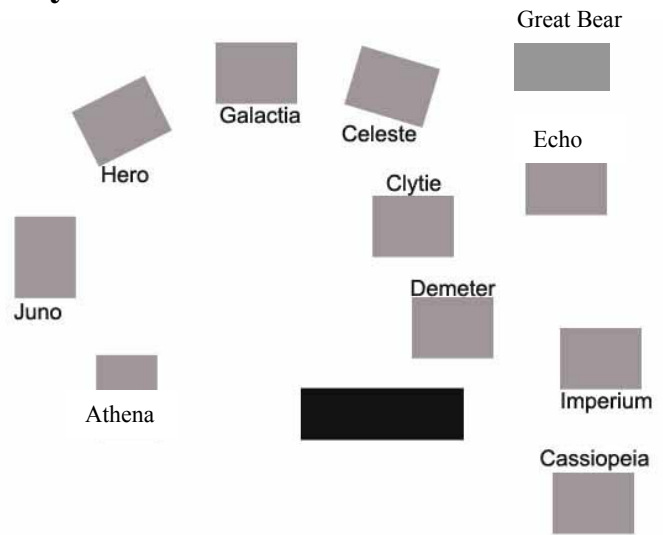

Senior Unit

Capacity: 100

Cabin Layout

Four bunk beds, one private room, one semi-private room

Cabin #1- Athena

1
2
3
4
5
6
7
8
Adult 1
Adult 2

Cabin #2- Great Bear

1
2
3
4
5
6
7
8
Adult 1
Adult 2

Cabin #3- Clytie

1
2
3
4
5
6
7
8
Adult 1
Adult 2

Cabin #4- Demeter

1
2
3
4
5
6
7
8
Adult 1
Adult 2

Cabin #5- Echo

- 1

- 2

- 3

- 4

- 5

- 6

- 7

- 8

- Adult 1

- Adult 2

Cabin #6- Celeste

- 1

- 2

- 3

- 4

- 5

- 6

- 7

- 8