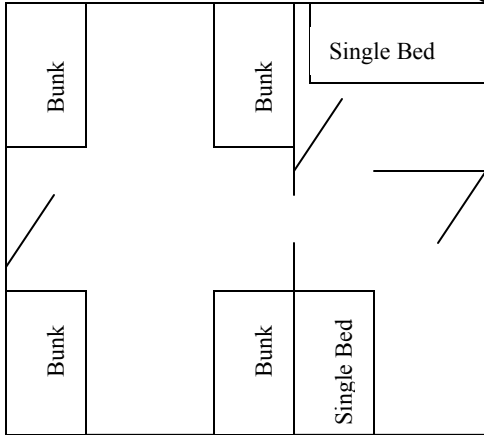

Senior Unit

Capacity: 100

Cabin Layout

Four bunk beds, one private room, one semi-private room

Cabin #1- Athena

1
2
3
4
5
6
7
8
Adult 1
Adult 2

Cabin #2- Great Bear

1
2
3
4
5
6
7
8
Adult 1
Adult 2

Cabin #3- Clytie

1
2
3
4
5
6
7
8
Adult 1
Adult 2

Cabin #4- Demeter

1
2
3
4
5
6
7
8
Adult 1
Adult 2

Cabin #5- Echo

- 1

- 2

- 3