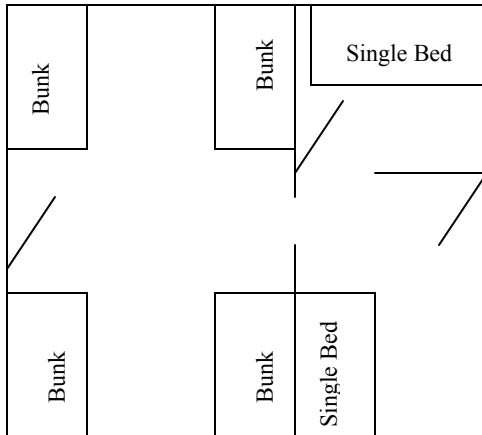

Ranger Village

Capacity: 100

Cabin Layout

Four bunk beds, one private room, one semi-private room

Cabin #1- Acadia

1
2
3
4
5
6
7
8
Adult 1
Adult 2

Cabin #3- Bryce

1
2
3
4
5
6
7
8
Adult 1
Adult 2

Cabin #2- Badlands

1
2
3
4
5
6
7
8
Adult 1
Adult 2

Cabin #4- Casa Grande

1
2
3
4
5
6
7
8
Adult 1
Adult 2

Cabin #5- Glacier

1
2
3
4
5
6
7
8
Adult 1
Adult 2

Cabin #8- Yellowstone

1
2
3
4
5
6
7
8
Adult 1
Adult 2