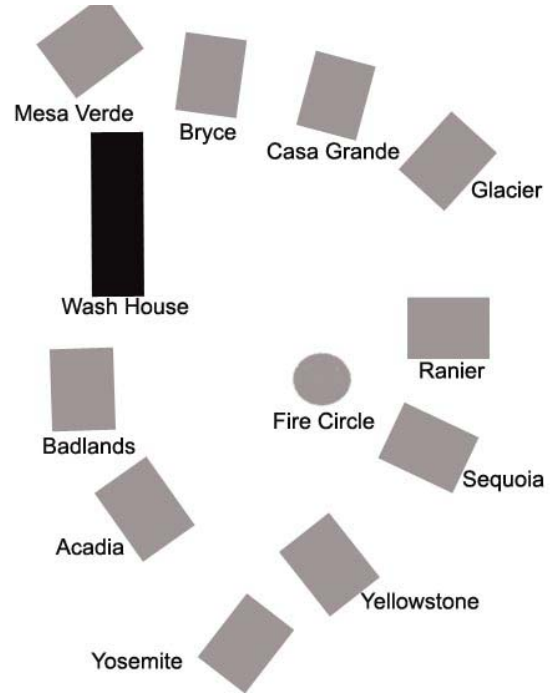

Ranger Village

Capacity: 100

Cabin Layout

Four bunk beds, one private room, one semi-private room

Cabin #1- Acadia

1
2
3
4
5
6
7
8
Adult 1
Adult 2

Cabin #3- Bryce

1
2
3
4
5
6
7
8
Adult 1
Adult 2

Cabin #2- Badlands

1
2
3
4
5
6
7
8
Adult 1
Adult 2

Cabin #4- Casa Grande

1
2
3
4
5
6
7
8
Adult 1
Adult 2

Cabin #5- Glacier

1
2
3
4
5
6
7
8
Adult 1
Adult 2

Cabin #8- Yellowstone

1
2
3
4
5
6
7
8
Adult 1
Adult 2

Cabin #6-Ranier

1
2
3
4
5
6
7
8
Adult 1
Adult 2

Cabin #9- Yosemite

1
2
3
4
5
6
7
8
Adult 1
Adult 2

Cabin #7- Sequoia

1
2
3
4
5
6
7
8
Adult 1
Adult 2

Cabin #10- Mesa Verde

1
2
3
4
5
6
7
8
Adult 1
Adult 2