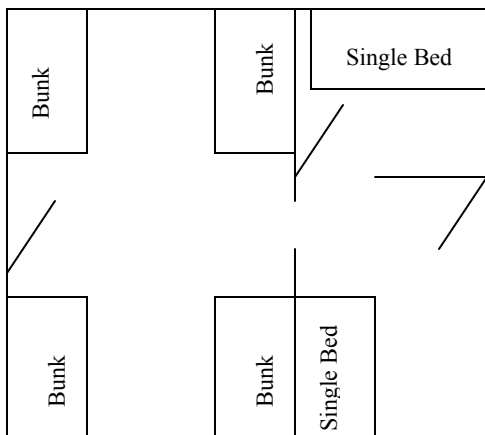

Junior Middie Unit

Capacity: 100

Cabin Layout

Four bunk beds, one private room, one semi-private room

Middie Unit

Cabin #1- Rowena

1
2
3
4
5
6
7
8
Adult 1
Adult 2

Cabin #2- Flavia

1
2
3
4
5
6
7
8
Adult 1
Adult 2

Cabin #3- Pleiadese

1
2
3
4
5
6
7
8
Adult 1
Adult 2

Cabin #4- Ruby

1
2
3
4
5
6
7
8
Adult 1
Adult 2

Cabin #5- Orilla

1
2
3
4
5
6
7
8
Adult 1
Adult 2

Cabin #8- Calypso