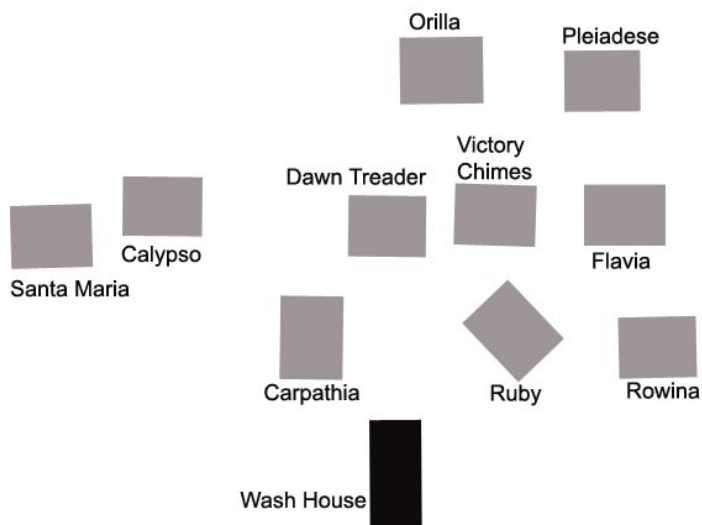

Junior Middie Unit

Capacity: 100

Cabin Layout

Four bunk beds, one private room, one semi-private room

Middie Unit

Cabin #1- Rowena

1
2
3
4
5
6
7
8
Adult 1
Adult 2

Cabin #2- Flavia

1
2
3
4
5
6
7
8
Adult 1
Adult 2

Cabin #3- Pleiadese

1
2
3
4
5
6
7
8
Adult 1
Adult 2

Cabin #4- Ruby

1
2
3
4
5
6
7
8
Adult 1
Adult 2

Cabin #5- Orilla

1
2
3
4
5
6
7
8
Adult 1
Adult 2

Cabin #8- Calypso

Cabin #10- Carpathia

1
2
3
4
5
6
7
8
Adult 1
Adult 2