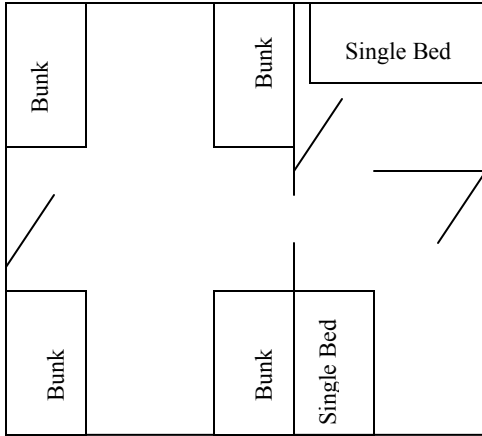

# Frontier Village

Capacity: 80

## Cabin Layout

Four bunk beds, one private room, one semi-private room

### **Cabin #1- Vincennes**

1
2
3
4
5
6
7
8
Adult 1
Adult 2