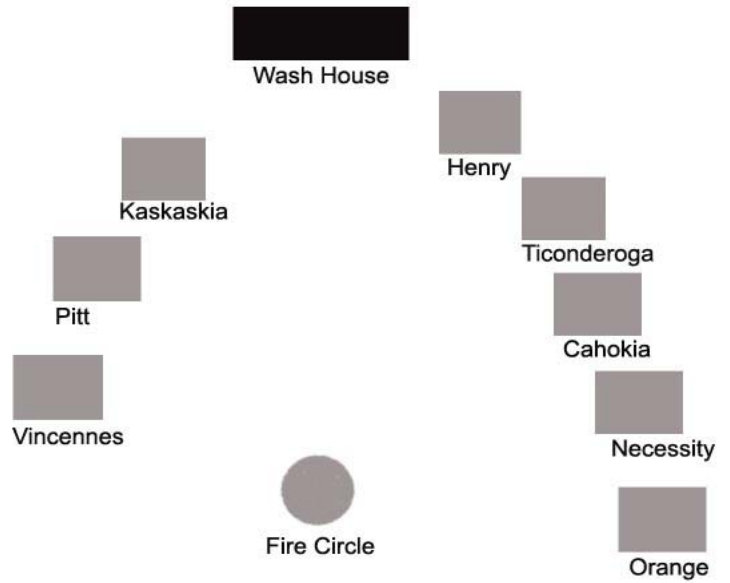

# Frontier Village

Capacity: 80

## Cabin Layout

Four bunk beds, one private room, one semi-private room

### **Cabin #1- Vincennes**

1
2
3
4
5
6
7
8
Adult 1
Adult 2